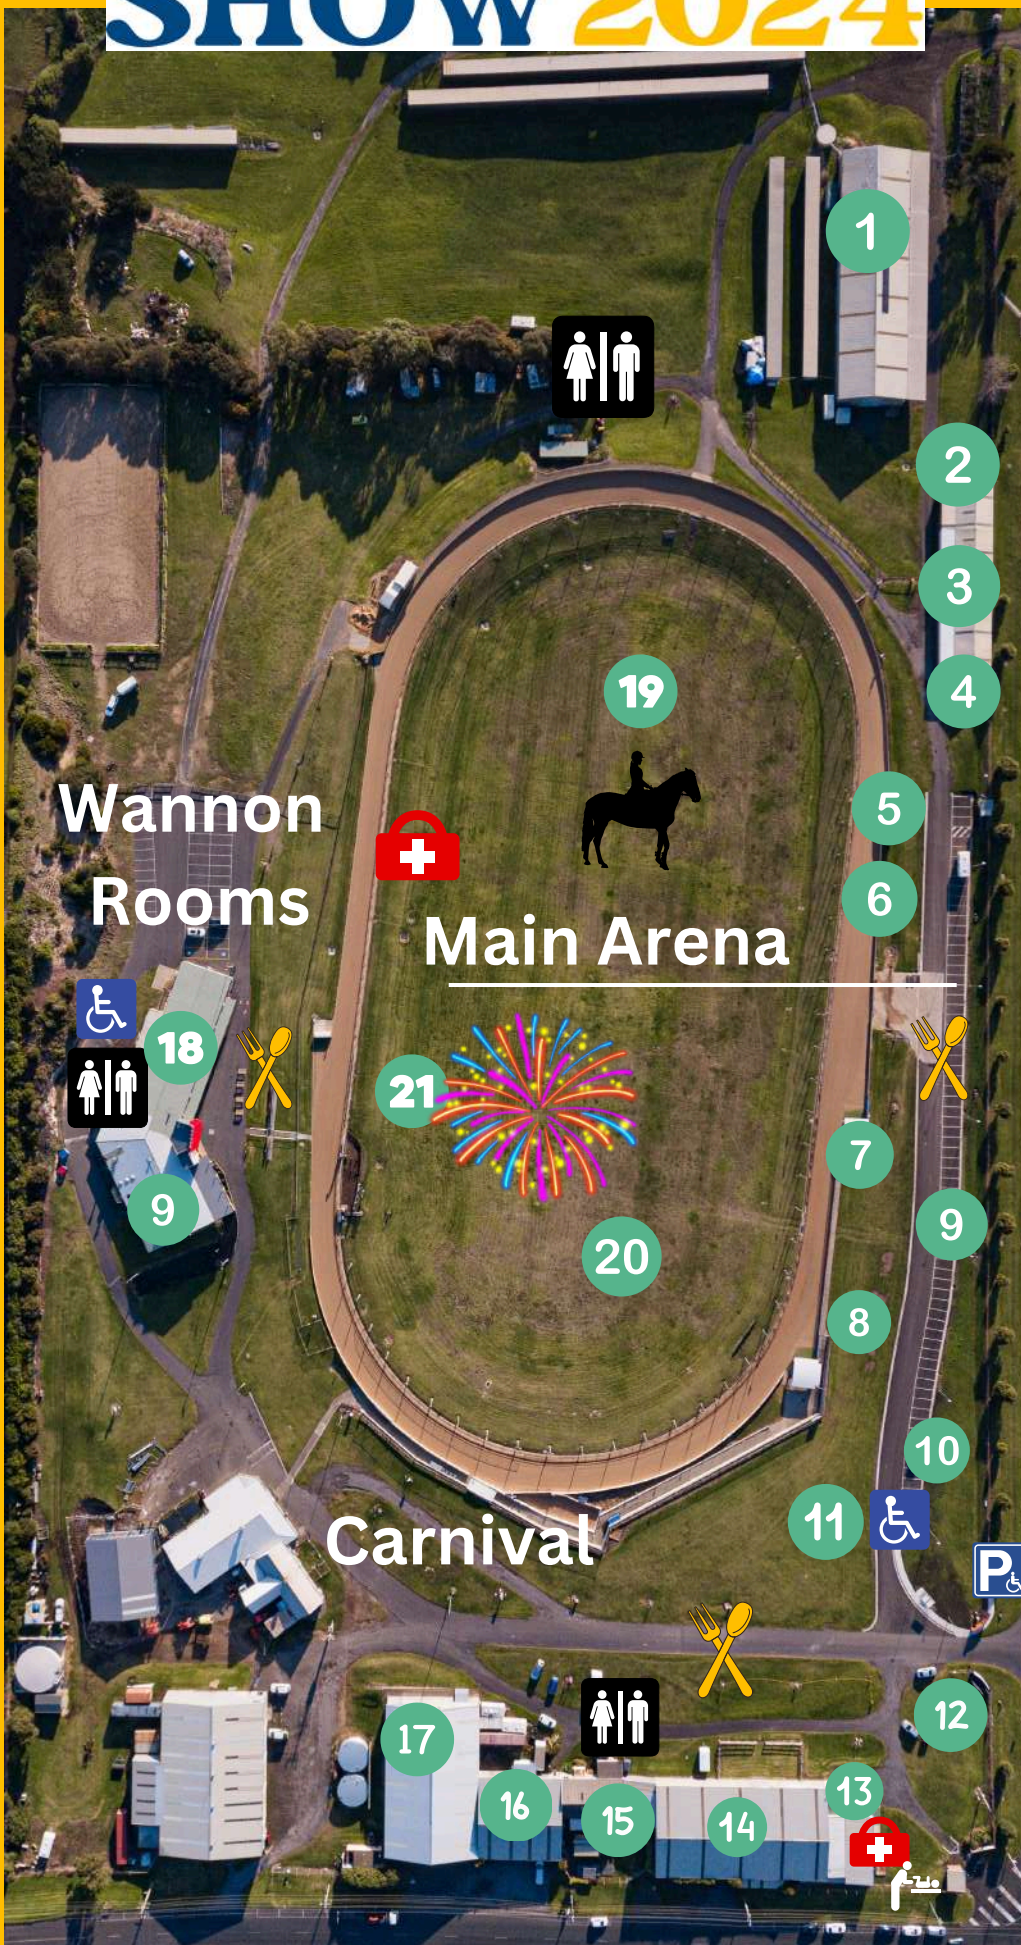

## Show Day Location Map

1. Beef
2. Poultry
3. Animal Nursery
4. Kids Zone
5. Mr M Music
6. Hoop Sparx
7. Dinkum Dinosaurs
8. Sheep Dogs
9. Trade Stands
10. Showbags
11. Community Services
12. Music Stage
13. Show Office
14. Shearing & Homebrew
15. Fleece
16. The Enchanted Experience
17. Sheep
18. Craft, Cookery, Art, Photography & Horticulture
19. Horse
20. Show Jumping
21. Pyro Performance